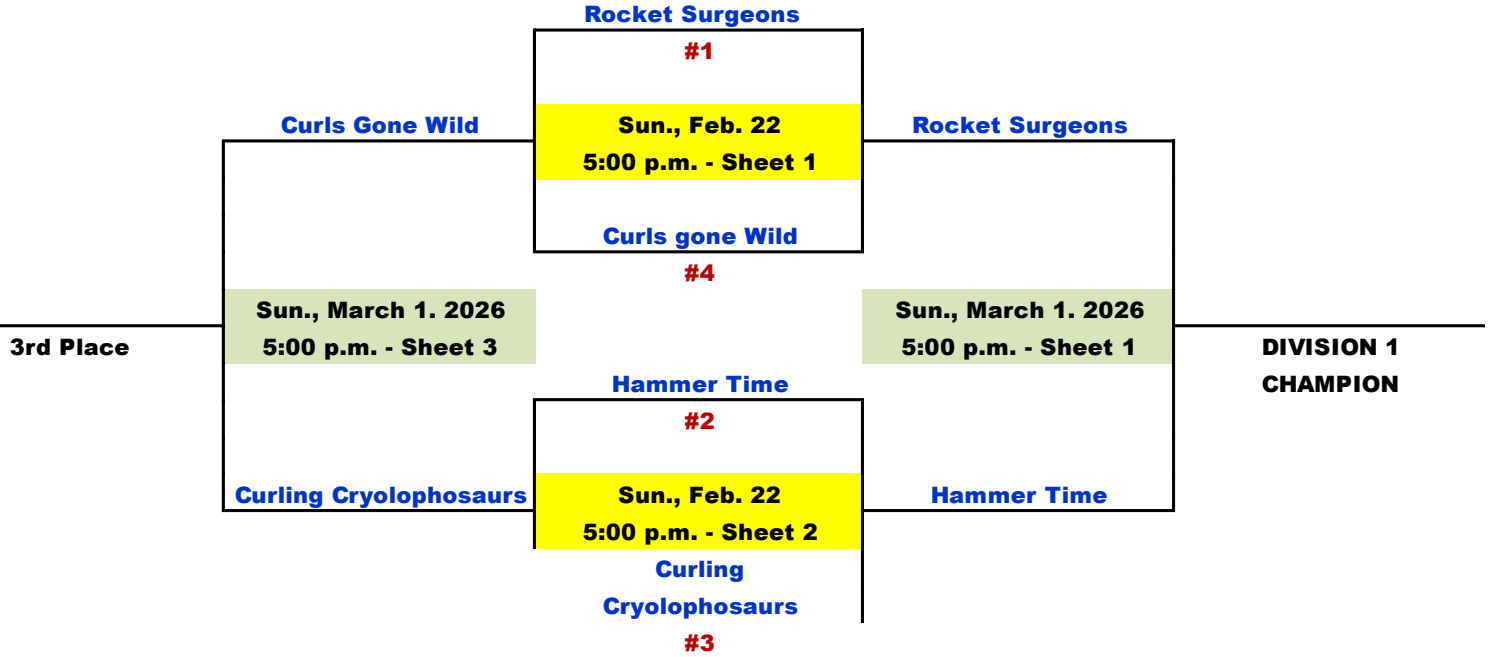

DPRD 2025-26 Winter League Curling Bonspiel

Division: 1, 2

DIVISION 1

DIVISION 2