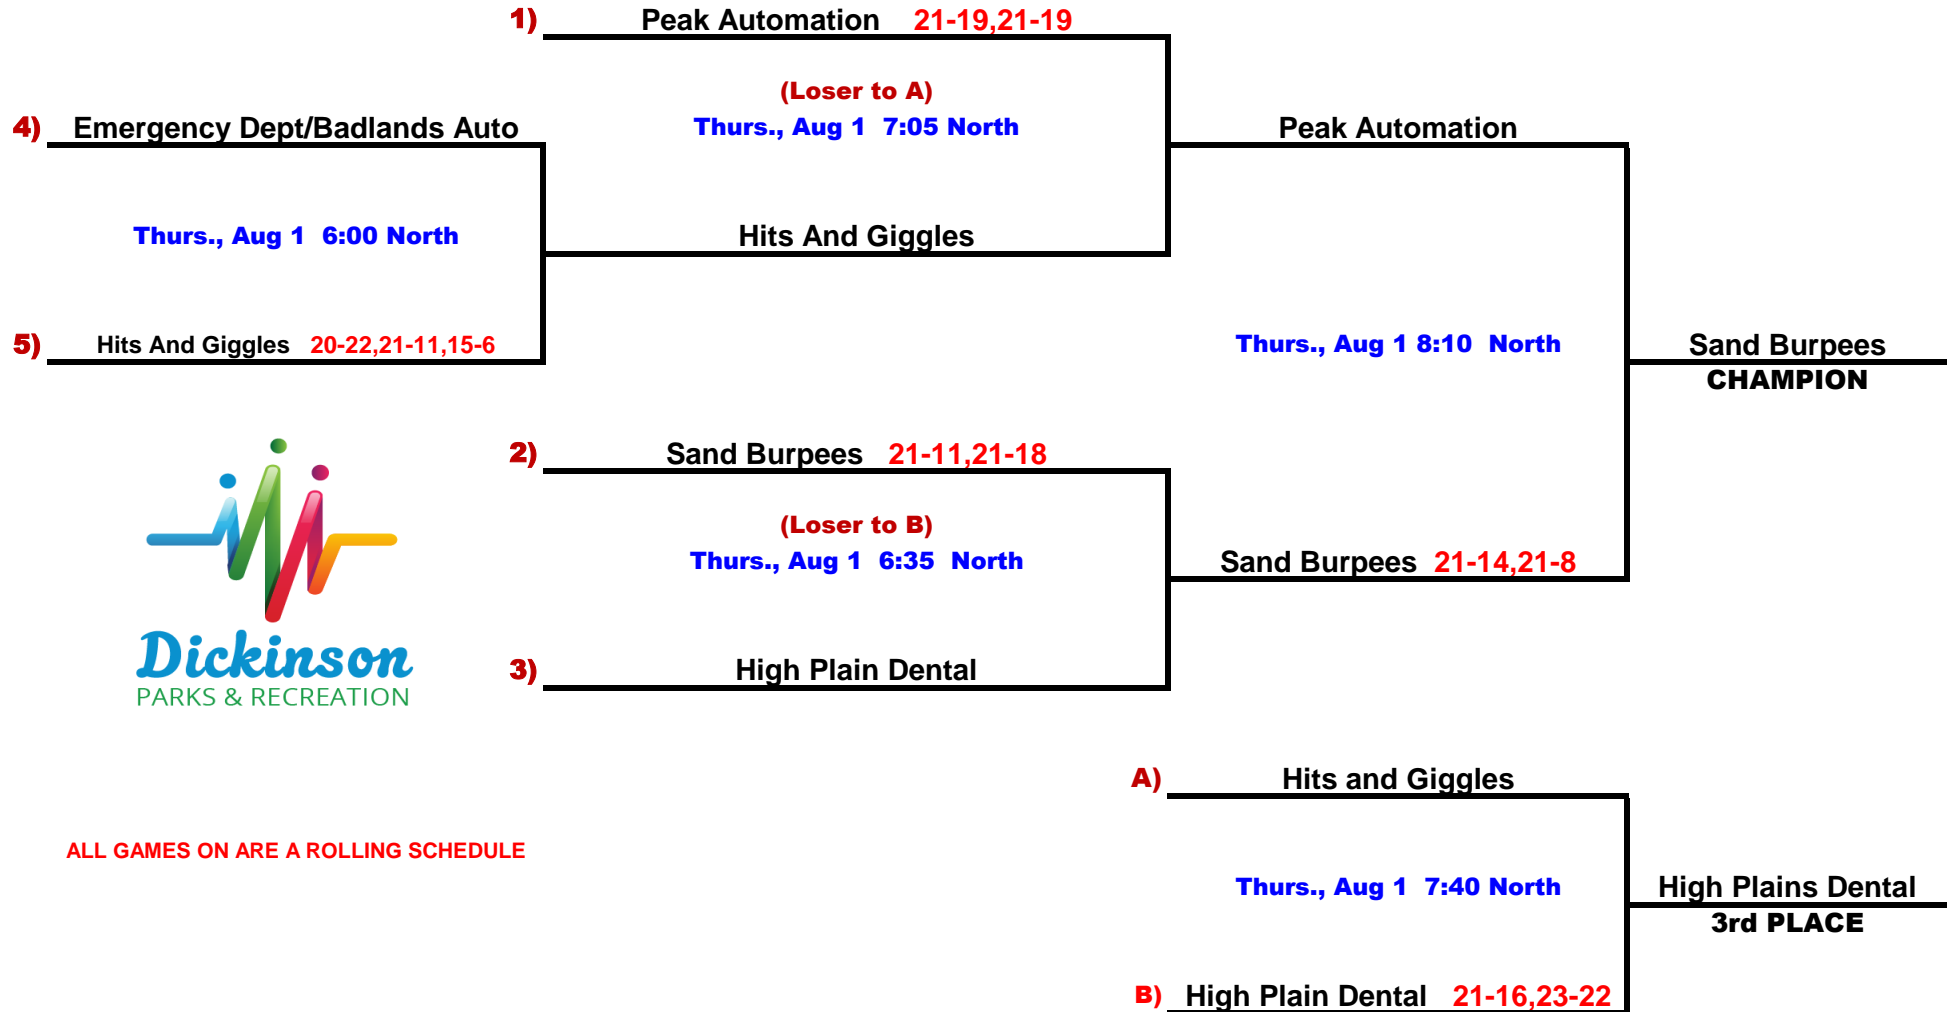

Coed Division 2 League Tournament

2024 Sand Volleyball

Dickinson Parks & Recreation

Times listed are approximate - we will use a running schedule. Have players at ct. early - ready to play.

Next match will start as soon as preceding match is done!

Match = Best 2 of 3 gms (1st two gms to 21 - cap @ 23 / If necessary - 3rd gm to 15 - cap @ 17)

ALL GAMES ON ARE A ROLLING SCHEDULE