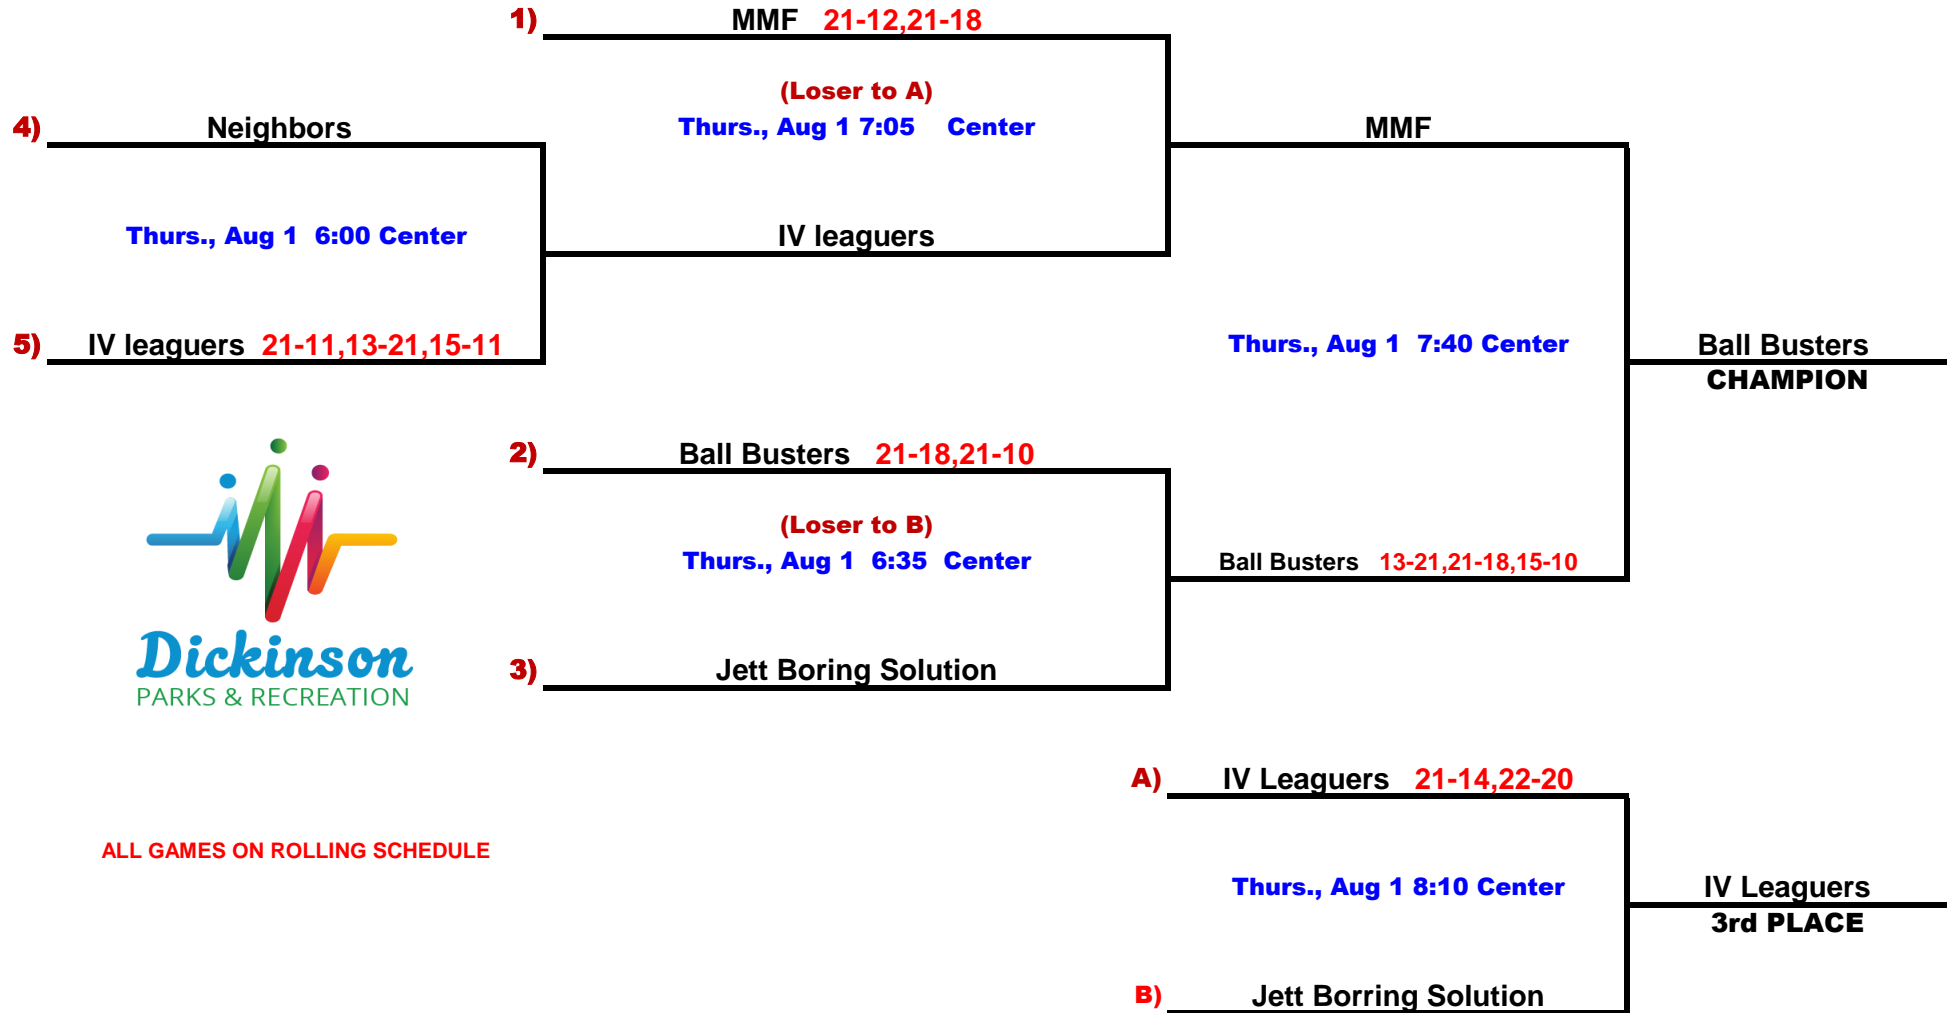

Coed Division 1 League Tournament

2024 Sand Volleyball

Dickinson Parks & Recreation

Times listed are approximate - we will use a running schedule. Have players at ct. early - ready to play.

Next match will start as soon as preceding match is done!

Match = Best 2 of 3 gms (1st two gms to 21 - cap @ 23 / If necessary - 3rd gm to 15 - cap @ 17)

ALL GAMES ON ROLLING SCHEDULE