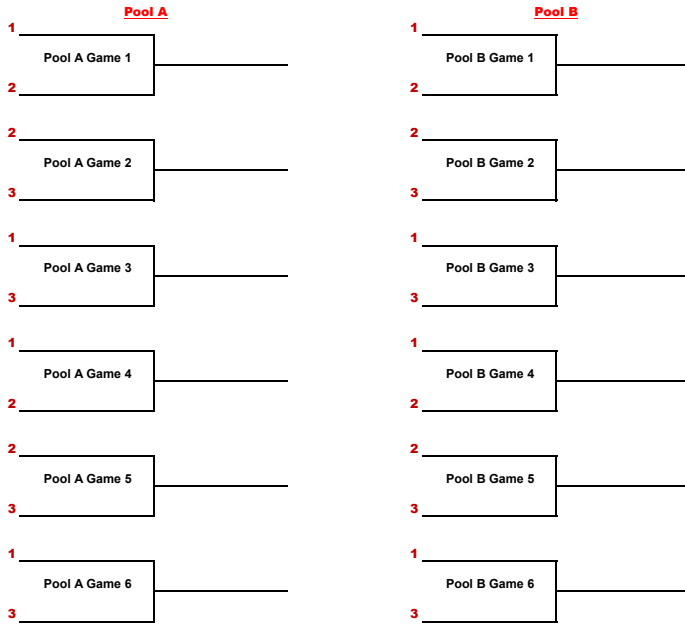

Women's 3.5

Saturday March 7th
 12:30-1:15pm - Check-In/Warm-Up
 1:15pm - Tournament Meeting

Pool Play- 1:30pm Start

POOL A TEAMS- COURT 3	WIN	LOSS	Point Dif	Overall Seed
Team 1				
Team 2				
Team 3				

POOL B TEAMS- COURT 4	WIN	LOSS	Point Dif	Overall Seed
Team 4				
Team 5				
Team 6				

3.5 Teams	
Robyn Amundson	Heidi Fischer
Mary Anne Marsh	Arlene Retzlaff
Emilyn Cristino	Christy Sanchez
Kristy Myers	Diane Bryantt
Cora Bucholz	Kay Roth
Karen Jacobs	JoDee Widemeier

Bracket Play- 3:00pm Start