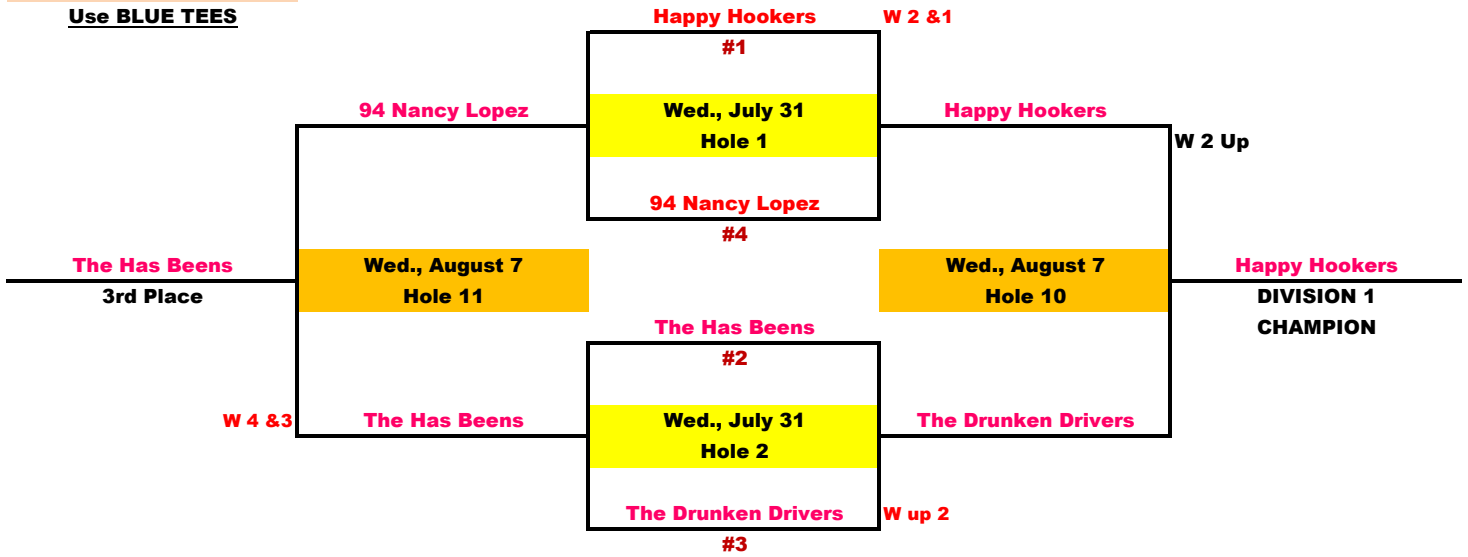

# Women's DPRD "SUMMER" League Golf Tournament (2019)

## Division: 1, 2, 3

### DIVISION 1

Use BLUE TEES

### DIVISION 3

Choice: Blue or White Tees